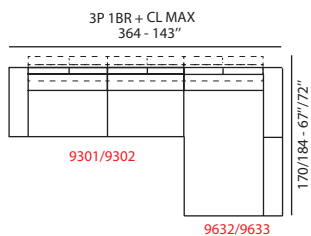

TECHNICAL INFORMATION

- *Translating backrest*
- *Seat cushions density 30 kg/mc*
- *Metal feet h 15cm - 6"*
- *Seat cushions not removable*
- *Not removable*

L

M

S

ALTRE VERSIONI
OTHER VERSIONS

COMPOSIZIONI
COMPOSITIONS