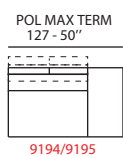

TECHNICAL INFORMATION

- *Translating backrest*
- *Seat cushions density 30 kg/mc*
- *Metal feet h 15cm - 6"*
- *Seat cushions not removable*
- *Not removable*

L

M

S

ALTRE VERSIONI
OTHER VERSIONS

COMPOSIZIONI
COMPOSITIONS