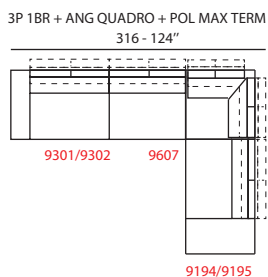

TECHNICAL INFORMATION

- *Translating backrest*
- *Seat cushions density 30 kg/mc*
- *Metal feet h 15cm - 6"*
- *Seat cushions not removable*
- *Not removable*

L

M

S

ALTRE VERSIONI
OTHER VERSIONS

COMPOSIZIONI
COMPOSITIONS