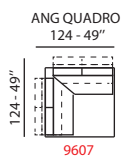

TECHNICAL INFORMATION

- *Translating backrest*
- *Seat cushions density 30 kg/mc*
- *Metal feet h 15cm - 6"*
- *Seat cushions not removable*
- *Not removable*

L

M

S

ALTRE VERSIONI
OTHER VERSIONS

COMPOSIZIONI
COMPOSITIONS