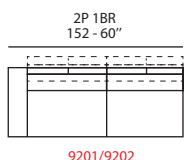

TECHNICAL INFORMATION

- *Translating backrest*
- *Seat cushions density 30 kg/mc*
- *Metal feet h 15cm - 6"*
- *Seat cushions not removable*
- *Not removable*

L

M

S

ALTRE VERSIONI
OTHER VERSIONS

COMPOSIZIONI
COMPOSITIONS